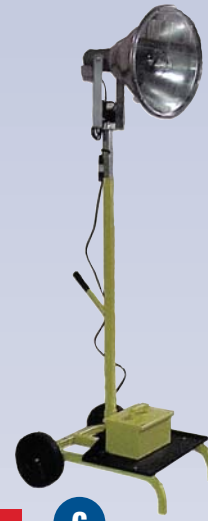

GENERATORS

Diesel

A Generator - 12KW

B Generator - 35KW

C Generator - 105KW

Code	Ref.	Description	Volts	AMP	Reservoir	Litres Hour	Weight	Day	Week	Month
GS5112	A	Generator - 12KW - Quiet	120/240	83.3/41.7	38L	4.2	749 lbs			
GS5215	A	Generator - 15KW - Quiet	120/240	2X62.5/62.5	61.7L	5.2	1277 lbs			
GS5335	B	Generator - 35KW - Quiet - Trailer mounted	120/208/347/600	150/60	385L	23.4	5500 lbs			
GS5340	B	Generator - 35KW - Quiet - Trailer mounted	120/208/240/600	108/54	300L	10.3	3700 lbs			
GS5610	B	Generator - 60KW - Quiet - Trailer mounted	120/208/240/600	200/100	385L	27	7000 lbs			
GS5650	B	Generator - 70KW - Quiet - Trailer mounted	120/208/240/600	200/100	490L	20.8	4600 lbs			
GS5710	C	Generator - 105KW - Quiet - Trailer mounted	120/208/240/600	284/142	740L	26	6590 lbs			

Gas

A Generator - 2500W

B Generator - 3800W

C Generator - 6500W

Inverter Series available for sale.

Code	Ref.	Description	Volts	AMP	Reservoir	Litres Hour	Weight	Day	Week	Month
GG0501	A	Generator - 2500W	120	19.2	10.2L	1.36	66 lbs			
GG1001	A	Generator - 3000W	120	21.7	10.2L	1.7	68.2 lbs			
GG1860	B	Generator - 3800W	120/240	27.5/13.8	25L	2.0	189 lbs			
GG2501	B	Generator - 5000W	120/240	37.5/18.8	25L	2.9	176 lbs			
GG2625	C	Generator - 6500W	120/240	45.8/22.9	25L	3.3	194 lbs			
GG2650*	N/I	Generator - 6500W - 2 Cyl	120/240	45.8/22.9	16.5L	3.5	284 lbs			

Tower Light - Pedestal Light

A Floodlight - Portable - 500W

Floodlight - Portable - 2X500W

B

C

Floodlight - Portable - Telescopic Post

D Tower Light

Code	Ref.	Description	Day	Week	Month
GF3101	A	Floodlight - Portable - 500W			
GF3102	B	Floodlight - Portable - 2X500W			
GF3105*	N/I	Floodlight - Portable - 1000W			
GF3150	C	Floodlight - Portable - Telescopic Post - 1000W - Metal halide			
GF3501*	N/I	Floodlight - Portable - Telescopic Post - 3X500W			
GF1601	D	Tower light - 4X1000W - 30' - Diesel			