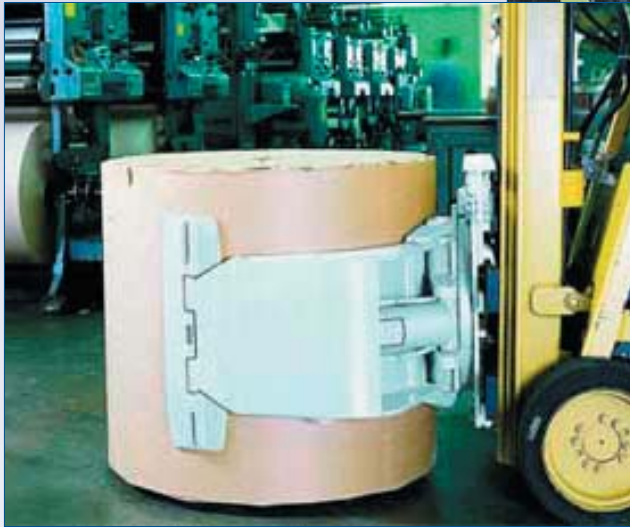

C Forklift - Telescopic Mast - 8000 lbs

Code	Ref.	Description	Capacity	Lifting height	Width	Length	Height	Weight	Day	Week	Month
M03650	A	Forklift - Diesel - Straight mast - 2x4	6000 lbs	22'	90"	191"	127"	14600 lbs			
M03665	A	Forklift - Diesel - Straight mast - 4x4	6000 lbs	22'	90"	191"	127"	14600 lbs			
M03830	B	Forklift - Diesel - Telescopic mast - 4x4	6000 lbs	23'	90"	246"	98"	14990 lbs			
M03840	B	Forklift - Diesel - Telescopic mast - 4x4	7000 lbs	39'	93"	280"	102"	22400 lbs			
M03855	C	Forklift - Diesel - Telescopic mast - 4x4	8000 lbs	41'	97"	332"	104"	25225 lbs			

B Fork extensions

C Boom attachment

D Paper clamp

E Propane cage

Code	Ref.	Description	Day	Week	Month
M03910	A	Forklift working platform - 36"x36" - 800lbs cap.			
M03920	B	Fork extensions - 6' / 7' / 8'			
M03940	C	Boom attachment - 2' to 12'			
M03943*	N/I	Carpet handler - 5'			
M03945*	N/I	Carpet handler - 12'			
M03950*	N/I	Rotating forks			
M03960	D	Paper clamp - 10" to 64"			
M03990	E	Propane cage - 6 or 12 bottles			