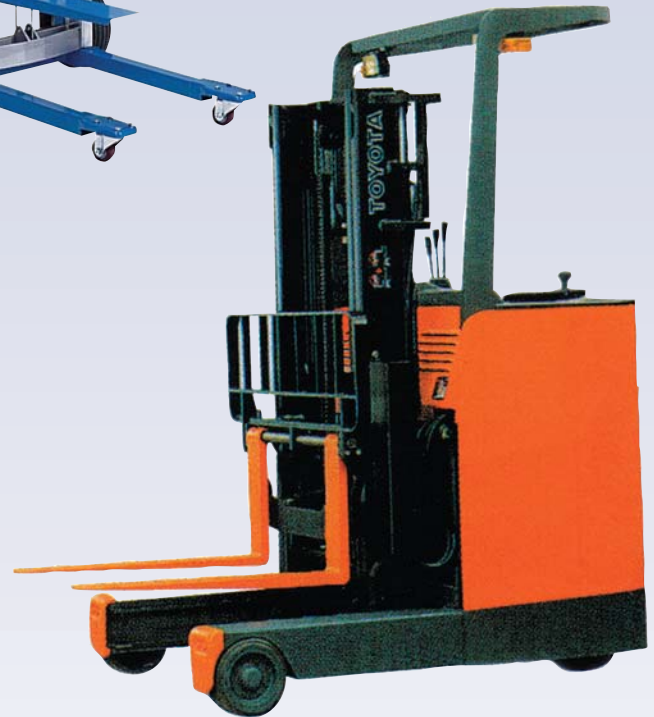

FORK LIFTS

Genie

Easy Transportation

A Material Lift - 350 lbs

B Material Lift - 650 lbs

C Forklift - Electric

Code	Ref.	Description	Capacity	Lifting height	Width	Length	Height	Weight	Day	Week	Month
M02810	A	Material lift	350 lbs	9' 10.5"	28.75"	43"	77.5"	149 lbs			
M02820	A	Material lift	350 lbs	12'	28.75"	43"	91"	154 lbs			
M02825	B	Material lift	800 lbs	14' 7.5"	31.5"	74"	77"	317 lbs			
M02830	B	Material lift	650 lbs	16' 9"	31.5"	73"	86"	307 lbs			
M02840	B	Material lift	650 lbs	22' 3"	31.5"	81"	86"	374 lbs			
M03130	C	Forklift - Electric	3000 lbs	10' 2"	41"	112"	88"	6905 lbs			
M03140	C	Forklift - Electric	4000 lbs	12'	43"	89"	88"	7000 lbs			

C Forklift - Telescopic Mast - 8000 lbs

Code	Ref.	Description	Capacity	Lifting height	Width	Length	Height	Weight	Day	Week	Month
M03650	A	Forklift - Diesel - Straight mast - 2x4	6000 lbs	22'	90"	191"	127"	14600 lbs			
M03665	A	Forklift - Diesel - Straight mast - 4x4	6000 lbs	22'	90"	191"	127"	14600 lbs			
M03830	B	Forklift - Diesel - Telescopic mast - 4x4	6000 lbs	23'	90"	246"	98"	14990 lbs			
M03840	B	Forklift - Diesel - Telescopic mast - 4x4	7000 lbs	39'	93"	280"	102"	22400 lbs			
M03855	C	Forklift - Diesel - Telescopic mast - 4x4	8000 lbs	41'	97"	332"	104"	25225 lbs			