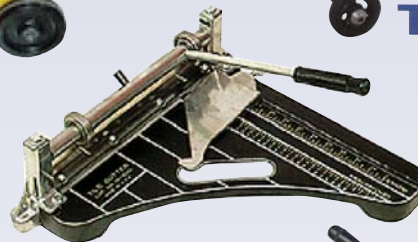

FLOOR EQUIPMENT

NIVA
PORTABLE EXTRACTOR

A Carpet Cleaner

B Upholstery Attachment

D Carpet Seamer

C Knee Kicker

E Tile Roller

Husky

F Polisher

G Tile/Carpenter Remover

H Tile Cutter

TARGET

I Tile Cutter - Manual - Vinyl

J Tile Cutter - Manual - Ceramic

L Carbide Head Disc

K Tile Saw - Cordless

Code	Ref.	Description	Day	Week	Month
FS2011	A	Carpet cleaner			
FS2018	B	Upholstery attachment			
FS2021	C	Knee kicker			
FS2026	D	Carpet seamer			
FS2027	E	Tile roller			
FS0101	F	Polisher			
FS0205	G	Tile/carpenter remover - Electric			
FS0209	H	Tile cutter - 8" - Electric			
FS0210	H	Tile cutter - 10" - Electric			
FS0230	I	Tile cutter - Manual - Vinyl			
FS0240	J	Tile cutter - Manual - Ceramic			
FS0285	K	Tile saw - Cordless - 3"			
FS0310	F	Polisher - Concrete disc			
FS0330	L	Carbide head disc			