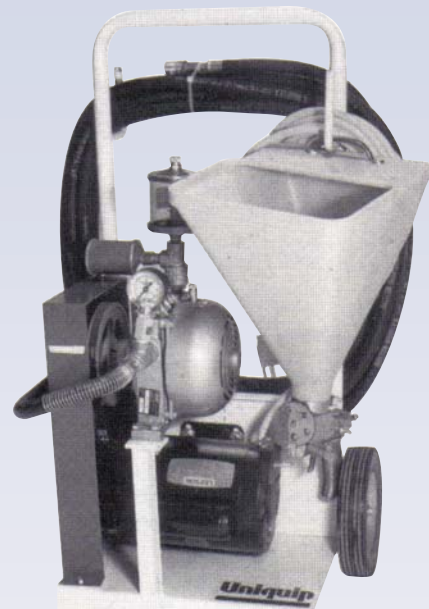

CARPENTRY

A Planer - Electric

B Router - Electric

C Drill - Gas

D Drywall Lift

E Stucco Machine - Electric

F
Heat Gun

Code	Ref.	Description	Day	Week	Month
W00245	A	Planer - Electric			
W00315	B	Router - Electric			
W00415	C	Drill - Gas - 1/2"			
HT6505	D	Drywall lift			
MP2005	E	Stucco machine - Electric			
MP2020	F	Heat gun			